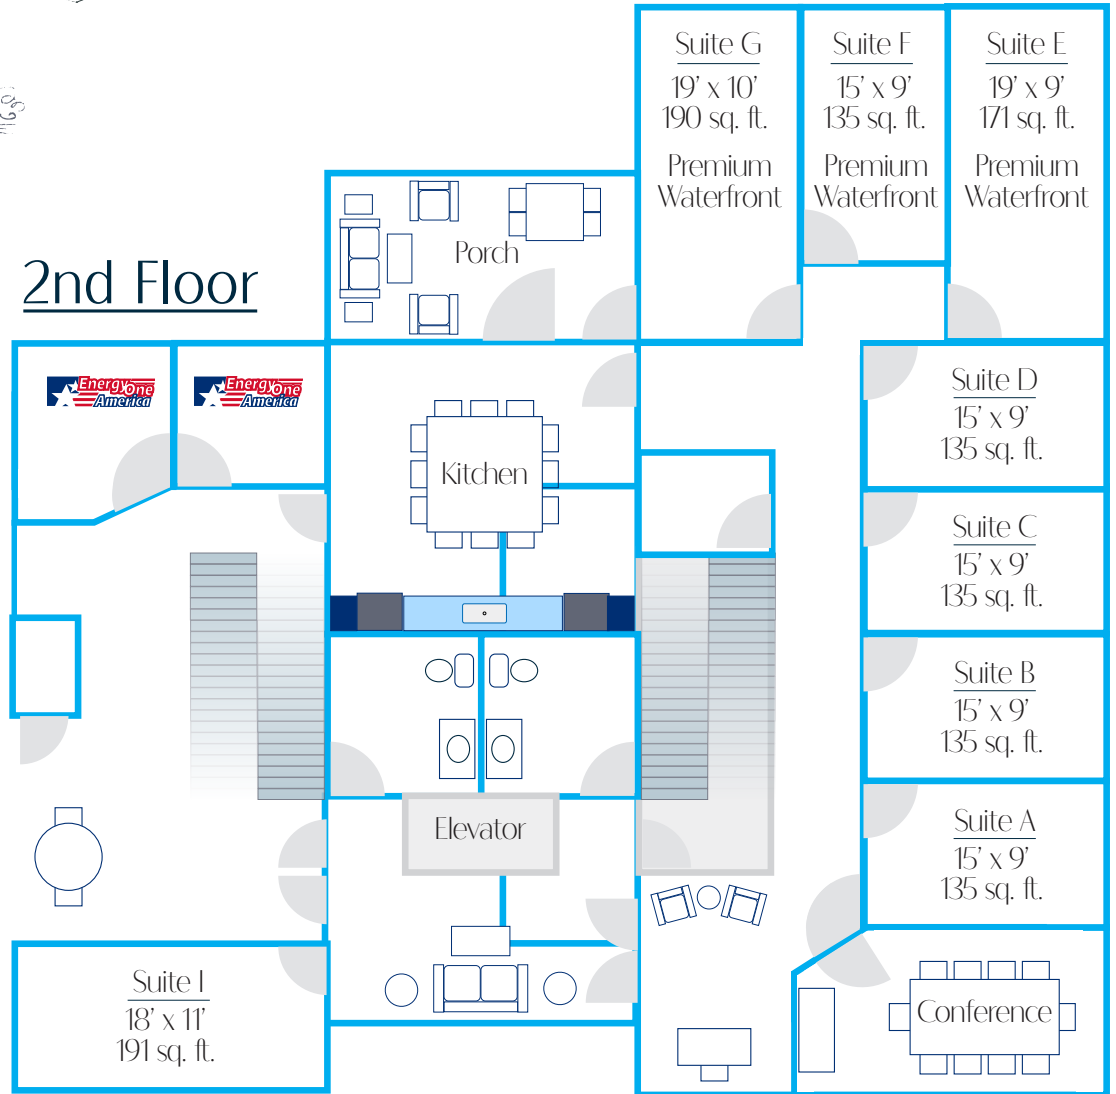

670 MARINA DRIVE
 SECOND/THIRD FLOOR
 CHARLESTON, SC 29492
 MARINASUITESDI.COM

3rd Floor

2nd Floor

CLAIM YOUR SEAT IN THE SEA SUITE TODAY!