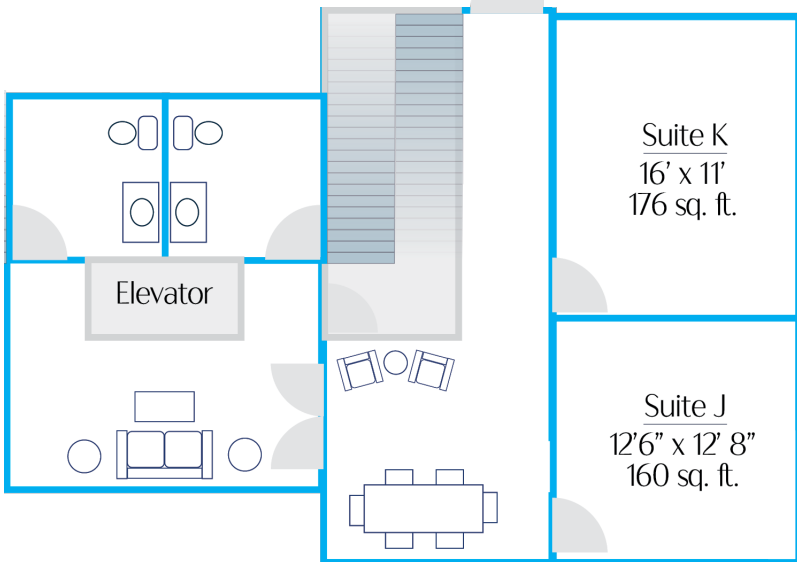

670 MARINA DRIVE
 SECOND/THIRD FLOOR
 CHARLESTON, SC 29492
 MARINASUITESDI.COM

3rd Floor

2nd Floor

CLAIM YOUR SEAT IN THE SEA SUITE TODAY!