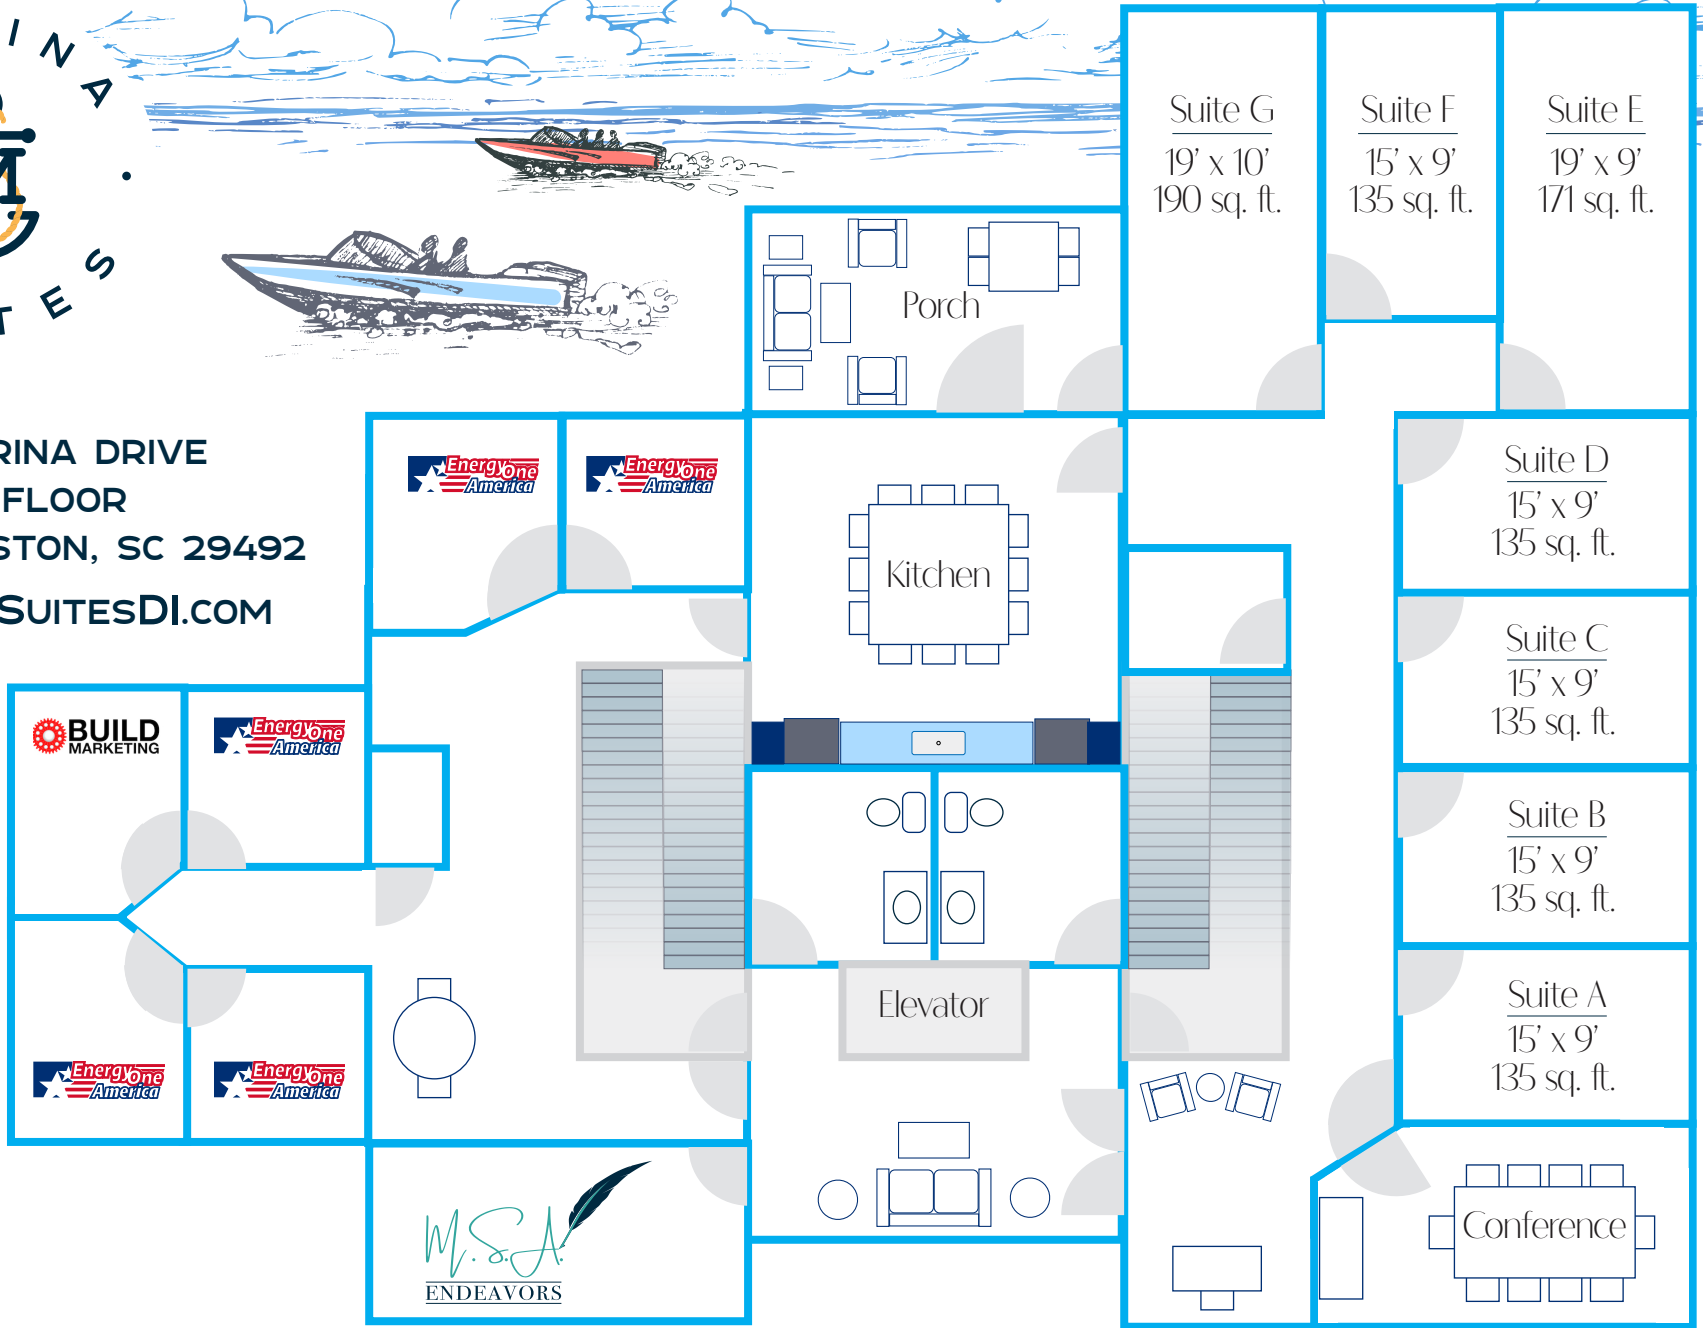

670 MARINA DRIVE
SECOND FLOOR
CHARLESTON, SC 29492
MARINASUITESDI.COM

CLAIM YOUR SEAT IN THE SEA SUITE TODAY!