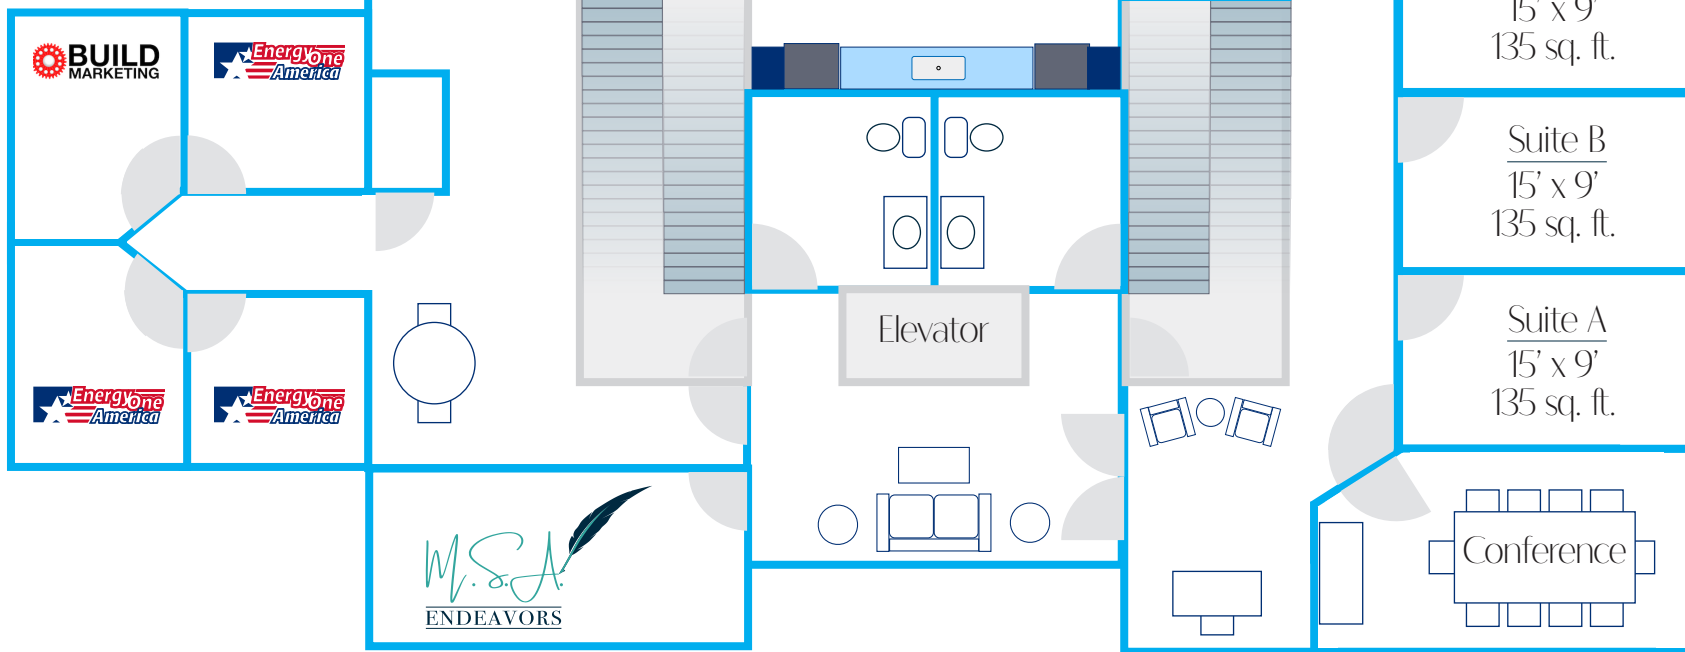

670 MARINA DRIVE
 SECOND FLOOR
 CHARLESTON, SC 29492
 MARINASUITESDI.COM

CLAIM YOUR SEAT IN THE SEA SUITE TODAY!